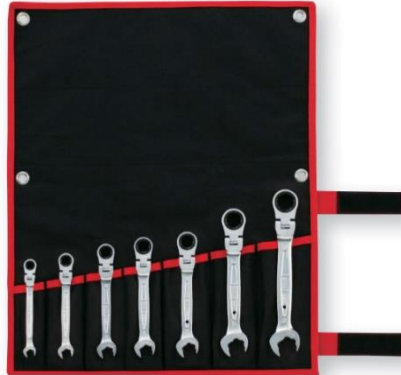

**RATCHET RING WRENCH SET**

Model **ID700R** MSRP in US **\$244.00**

Contents **7 items**

Model	RMFQ-	08	10	12	13	14	17	19
Width across flat(mm)	8	10	12	13	14	17	19	

LT04MGC (Multifunctional LED light)

**\$130.00**

**SELF ADJUSTING PLIERS**

Model **ID3P** MSRP in US **\$167.00**

Contents **3 items**

Model	AWP-	175	250	300
-------	------	-----	-----	-----

For Thin objects

For Thick objects

LT04MGC (Multifunctional LED light)

**\$90.00**

**TORQUE GRIP SET**

Model **ID20T** MSRP in US **\$225.00**

Contents **29 items** (20 bits / 8 grips)

Description	Contents	
TORQUE GRIP	TG-	0.6(C.6N-m), 0.9(0.9N-m), 1.2(1.2N-m), 1.4(1.4N-m), 2(2N-m), 3(3N-m), 5(5N-m)
BIT HOLDER	RDBH-	065(65mm)
T-TYPE TORX BIT SET	BTTH10S	T-TYPE TORX BIT
		BT-T6H, T7H, T8H, T9H, T10H, T15H, T20H (T6H, T7H, T8H: 2 pc each)
TORX PLUS BIT SET	BTP10S	TORX PLUS BIT
		BT-6IP, 7IP, 8IP, 9IP, 10IP, 15IP, 20IP (6IP, 7IP, 8IP: 2 pc each)
PLASTIC CASE		

LT04MGC (Multifunctional LED light)

**\$120.00**

**Long Ball End Hex Key Wrench Set L-type**

Model **ID900H** MSRP in US **\$92.00**

Contents **9 items**

Model	BL-	1.5	02	2.5	03	04	05	06	08	10
Width across flat(mm)	1.5	2	2.5	3	4	5	6	8	10	